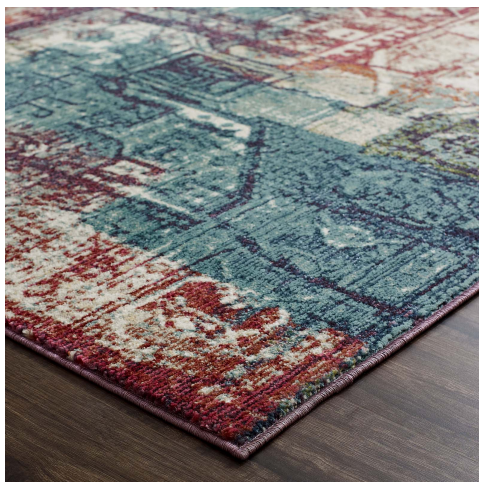

HONORMILL

NEED ASSISTANCE OR CUSTOM QUOTE? CALL: 212-560-5977 www.HONORMILL.com

Tribute Elowen Contemporary Modern Vintage Mosaic 5X8 Area Rug

\$245.00

Description

Make a sophisticated statement with the Elowen Contemporary Modern Vintage Mosaic Area Rug from the Tribute Collection. Patterned with a vintage mosaic design, Elowen is a durable machine-woven frise polypropylene rug that offers wide-ranging support. Complete with a durable rubber bottom, Elowen enhances traditional and contemporary modern decors while outlasting everyday use. Featuring a detailed mosaic design with a high density low pile weave and subtle distressed effect, this non-shedding area rug is a perfect addition to the living room, bedroom, entryway, kitchen, dining room or family room. Elowen is a pet and family-friendly stain resistant rug with easy maintenance. Vacuum regularly and spot clean with diluted soap or detergent as needed. Create a comfortable play area for kids and pets while protecting your floor from spills and heavy furniture with this carefree decor update for high traffic areas of your home. Set Includes: One - Tribute Elowen Contemporary Modern Vintage Mosaic 5x8 Area Rug

Additional Information

SKU	SMODC18300
Dimensions	Overall Product Dimensions: 90.5"L x 63"W x 0.5"H