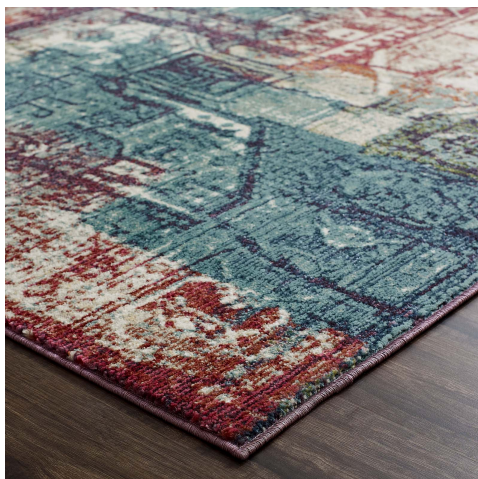

## Tribute Elowen Contemporary Modern Vintage Mosaic 8X10 Area Rug

\$492.00

## Description

Make a sophisticated statement with the Elowen Contemporary Modern Vintage Mosaic Area Rug from the Tribute Collection. Patterned with a vintage mosaic design, Elowen is a durable machine-woven frise polypropylene rug that offers wide-ranging support. Complete with a durable rubber bottom, Elowen enhances traditional and contemporary modern decors while outlasting everyday use. Featuring a detailed mosaic design with a high density low pile weave and subtle distressed effect, this non-shedding area rug is a perfect addition to the living room, bedroom, entryway, kitchen, dining room or family room. Elowen is a pet and family-friendly stain resistant rug with easy maintenance. Vacuum regularly and spot clean with diluted soap or detergent as needed. Create a comfortable play area for kids and pets while protecting your floor from spills and heavy furniture with this carefree decor update for high traffic areas of your home. Set Includes: One - Tribute Elowen Contemporary Modern Vintage Mosaic 8x10 Area Rug

## Additional Information

SKU	SMODC18301
Dimensions	Overall Product Dimensions: 122"L x 94.5"W x 0.5"H