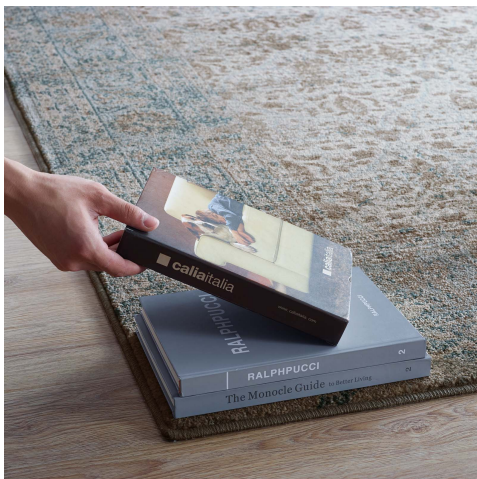

HONORMILL

NEED ASSISTANCE OR CUSTOM QUOTE? CALL: 212-560-5977 www.HONORMILL.com

Dilys Distressed Vintage Floral Lattice 5X8 Area Rug

\$225.00

Description

Make a sophisticated statement with the Dilys Distressed Vintage Floral Lattice Area Rug. Patterned with an elegant design, Dilys is a durable machine-woven two-ply polypropylene yarn rug. Complete with a gripping rubber bottom, Dilys enhances traditional and contemporary modern decors while outlasting everyday use. Featuring a faded floral lattice design with a low pile weave, the area rug is a perfect addition to the living room, bedroom, entryway, kitchen, dining room or family room. Dilys is a family-friendly stain resistant rug with easy maintenance. Vacuum regularly and spot clean with diluted soap or detergent as needed. Create a comfortable play area for kids and pets while protecting your floor from spills and heavy furniture with this carefree decor update for high traffic areas of your home. Set Includes: One - Dilys Distressed Vintage Floral Lattice 5x8 Area Rug

Additional Information

SKU	SMODC18011
Dimensions	Overall Product Dimensions: 90.5"L x 63"W x 0.5"H