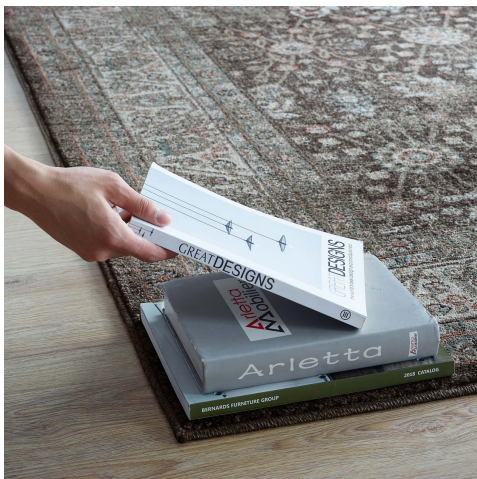

HONORMILL

NEED ASSISTANCE OR CUSTOM QUOTE? CALL: 212-560-5977 www.HONORMILL.com

Berit Distressed Vintage Floral Lattice 5X8 Area Rug

\$225.00

Description

Make a sophisticated statement with the Berit Distressed Vintage Floral Lattice Area Rug. Patterned with an elegant design, Berit is a durable machine-woven two-ply polypropylene yarn rug. Complete with a gripping rubber bottom, Berit enhances traditional and contemporary modern decors while outlasting everyday use. Featuring a faded floral lattice design with a low pile weave, the area rug is a perfect addition to the living room, bedroom, entryway, kitchen, dining room or family room. Berit is a family-friendly stain resistant rug with easy maintenance. Vacuum regularly and spot clean with diluted soap or detergent as needed. Create a comfortable play area for kids and pets while protecting your floor from spills and heavy furniture with this carefree decor update for high traffic areas of your home. Set Includes: One - Berit Distressed Vintage Floral Lattice 5x8 Area Rug

Additional Information

SKU	SMODC18013
Dimensions	Overall Product Dimensions: 90.5"L x 63"W x 0.5"H