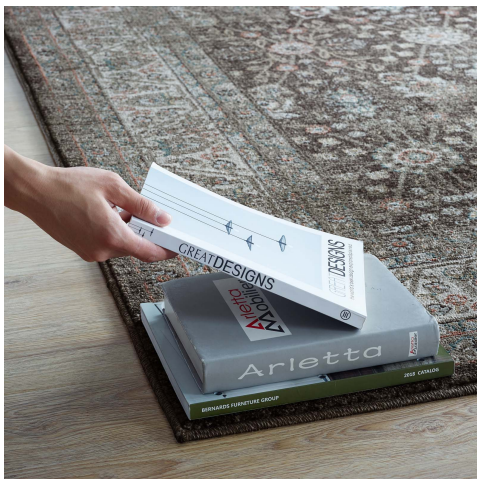

HONORMILL

NEED ASSISTANCE OR CUSTOM QUOTE? CALL: 212-560-5977 www.HONORMILL.com

Berit Distressed Vintage Floral Lattice 8X10 Area Rug

\$449.00

Description

Make a sophisticated statement with the Berit Distressed Vintage Floral Lattice Area Rug. Patterned with an elegant design, Berit is a durable machine-woven two-ply polypropylene yarn rug. Complete with a gripping rubber bottom, Berit enhances traditional and contemporary modern decors while outlasting everyday use. Featuring a faded floral lattice design with a low pile weave, the area rug is a perfect addition to the living room, bedroom, entryway, kitchen, dining room or family room. Berit is a family-friendly stain resistant rug with easy maintenance. Vacuum regularly and spot clean with diluted soap or detergent as needed. Create a comfortable play area for kids and pets while protecting your floor from spills and heavy furniture with this carefree decor update for high traffic areas of your home. Set Includes: One - Berit Distressed Vintage Floral Lattice 8x10 Area Rug

Additional Information

SKU	SMODC18014
Dimensions	Overall Product Dimensions: 122"L x 94.5"W x 0.5"H