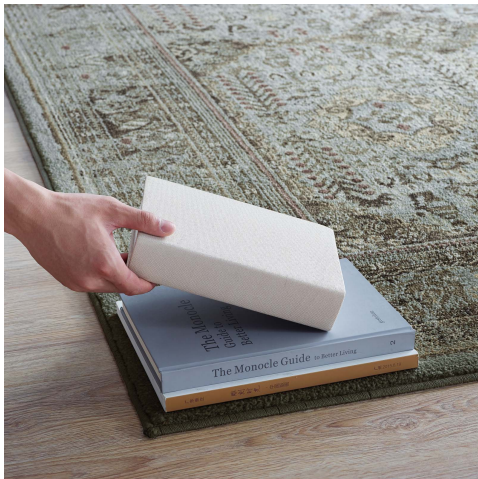

HONORMILL

NEED ASSISTANCE OR CUSTOM QUOTE? CALL: 212-560-5977 www.HONORMILL.com

Enye Distressed Vintage Floral Lattice 8X10 Area Rug

\$449.00

Description

Make a sophisticated statement with the Enye Distressed Vintage Floral Lattice Area Rug. Patterned with an elegant design, Enye is a durable machine-woven two-ply polypropylene yarn rug. Complete with a gripping rubber bottom, Enye enhances traditional and contemporary modern decors while outlasting everyday use. Featuring a faded floral lattice design with a low pile weave, the area rug is a perfect addition to the living room, bedroom, entryway, kitchen, dining room or family room. Enye is a family-friendly stain resistant rug with easy maintenance. Vacuum regularly and spot clean with diluted soap or detergent as needed. Create a comfortable play area for kids and pets while protecting your floor from spills and heavy furniture with this carefree decor update for high traffic areas of your home. Set Includes: One - Enye Distressed Vintage Floral Lattice 8x10 Area Rug

Additional Information

SKU	SMODC18016
Dimensions	Overall Product Dimensions: 122"L x 94.5"W x 0.5"H