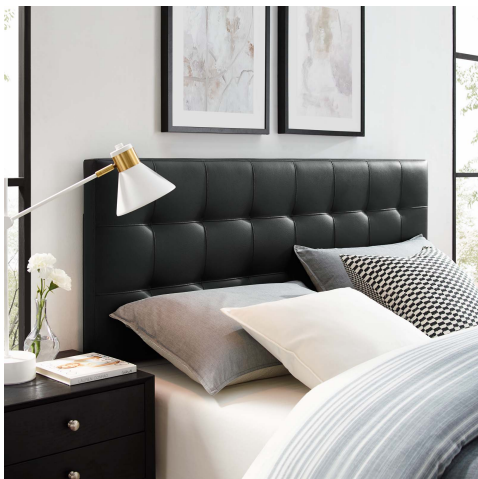

HONORMILL

NEED ASSISTANCE OR CUSTOM QUOTE? CALL: 212-560-5977 www.HONORMILL.com

Lily Queen Upholstered Vinyl Headboard

\$188.00

Description

Add elegance to your bedroom with the Modway Lily Queen Upholstered Faux Leather Tufted Headboard. Designed with just the right amount of grace, Lily is made from fiberboard, plywood, and soft faux leather upholstery for a construction that is both lightweight and long-lasting. Perfect for contemporary and modern bedrooms, sleep soundly with this headboard for queen beds. Lily Queen Headboard is a piece that imparts a sense of tranquility amidst an impressive backdrop of style. Set Includes: One - Lily Headboard

Additional Information

SKU	SMODC16652
Dimensions	<p>Overall Product Dimensions: 3.5"L x 61.5"W x 22.5"H Bedframe Mounting Location: 4.5 - 8.5"H Mounting Location A - Height to Top of Headboard: 52.5"H Mounting Location A - Height to Bottom of Headboard: 30.5"H Mounting Location B - Height to Top of Headboard: 50"H Mounting Location B - Height to Bottom of Headboard: 28"H Mounting Location C - Height to Top of Headboard: 47.5"H Mounting Location C - Height to Bottom of Headboard: 25.5"H Mounting Location D - Height to Top of Headboard: 45"H Mounting Location D - Height to Bottom of Headboard: 23"H Floor to Top of Headboard: 45.5 - 53"H Floor to Bottom of the Headboard: 20 - 30.5"H</p>