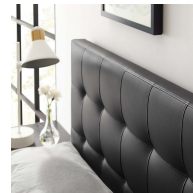

HONORMILL

NEED ASSISTANCE OR CUSTOM QUOTE? CALL: 212-560-5977 www.HONORMILL.com

Lily Queen Upholstered Vinyl Headboard

\$188.00

Description

Add elegance to your bedroom with the Modway Lily Queen Upholstered Faux Leather Tufted Headboard. Designed with just the right amount of grace, Lily is made from fiberboard, plywood, and soft faux leather upholstery for a construction that is both lightweight and long-lasting. Perfect for contemporary and modern bedrooms, sleep soundly with this headboard for queen beds. Lily Queen Headboard is a piece that imparts a sense of tranquility amidst an impressive backdrop of style. Set Includes: One - Lily Headboard

Additional Information

SKU	SMODC16652
Dimensions	<p>Overall Product Dimensions: 3.5"L x 61.5"W x 22.5"H Bedframe Mounting Location: 4.5 - 8.5"H Mounting Location A - Height to Top of Headboard: 52.5"H Mounting Location A - Height to Bottom of Headboard: 30.5"H Mounting Location B - Height to Top of Headboard: 50"H Mounting Location B - Height to Bottom of Headboard: 28"H Mounting Location C - Height to Top of Headboard: 47.5"H Mounting Location C - Height to Bottom of Headboard: 25.5"H Mounting Location D - Height to Top of Headboard: 45"H Mounting Location D - Height to Bottom of Headboard: 23"H Floor to Top of Headboard: 45.5 - 53"H Floor to Bottom of the Headboard: 20 - 30.5"H</p>