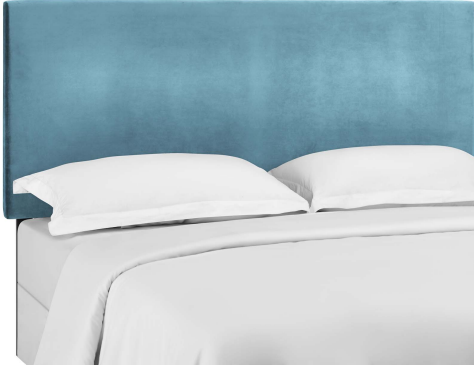

## Taylor Full / Queen Upholstered Performance Velvet Headboard

\$160.00

## Description

Introduce quiet elegance with the Taylor Full / Queen Headboard. Made of soft stain-resistant performance velvet upholstery covering a durable fiberboard and plywood frame, Taylor comes with sturdy extra-wide black-stained wood post legs that fit either full or queen bed frames. Able to mount in three positions, enjoy cozy nights with this tall headboard that ranges from 46 - 54 inches in height. Featuring a fiberboard frame and dense foam padding for quality support while reading, conversing and reclining in bed, Taylor makes a luxurious complement to the guest bedroom or master suite. Set Includes: One - Taylor Full / Queen Headboard

## Additional Information

|            |   |
|------------|---|
| SKU        | SMODC17379  |
| Dimensions | Overall Product Dimensions: 63.5"L x 3"W x 46 - 54"H<br>Bottom to Top of Headboard: 26.5"H<br>Floor to Top of Headboard: 46 - 54"H<br>Floor to Bottom of Headboard: 19.5 - 27.5"H |