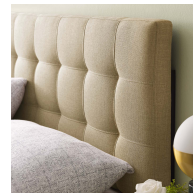

HONORMILL

NEED ASSISTANCE OR CUSTOM QUOTE? CALL: 212-560-5977 www.HONORMILL.com

Lily King Upholstered Fabric Headboard

\$227.00

Description

Add elegance to your bedroom with the Modway Lily King Upholstered Linen Fabric Tufted Headboard. Designed with just the right amount of grace, Lily is made from fiberboard, plywood, and soft linen fabric upholstery for a construction that is both lightweight and long-lasting. Perfect for contemporary and modern bedrooms, sleep soundly with this headboard for King and California King beds. Lily King Headboard is a piece that imparts a sense of tranquility amidst an impressive backdrop of style. Set Includes: One - Lily King Headboard

Additional Information

SKU	SMODC16659
Dimensions	<p>Overall Product Dimensions: 3.5"L x 78.5"W x 45 - 52.5"H Bedframe Mounting Location: 4.5 - 8.5"H Mounting Location A - Height to Top of Headboard: 52.5"H Mounting Location A - Height to Bottom of Headboard: 30.5"H Mounting Location B - Height to Top of Headboard: 50"H Mounting Location B - Height to Bottom of Headboard: 28"H Mounting Location C - Height to Top of Headboard: 47.5"H Mounting Location C - Height to Bottom of Headboard: 25.5"H Mounting Location D - Height to Top of Headboard: 45"H Mounting Location D - Height to Bottom of Headboard: 22.5"H</p>