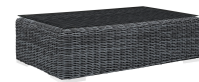

HONORMILL

NEED ASSISTANCE OR CUSTOM QUOTE? CALL: 212-560-5977 www.HONORMILL.com

Summon 3 Piece Outdoor Patio Sunbrella Sectional Set

\$2,963.00

Description

Experience the outdoors with exceptional comfort and quality. Summon Outdoor Patio Sectional Sofa set offers an exquisite two-tone synthetic rattan weave, plush all-weather cushions with industry-leading Sunbrella fabric, UV protection, and a sturdy powder-coated aluminum frame. Featuring an elegant modern look, Summon Patio Sectional Sofa Set is part of an avant-garde outdoor sectional series well-equipped for enhancing patio, backyard, or poolside gatherings. This installment of the series is an Outdoor Patio Furniture set with Coffee Table. Set Includes: One - Summon Rattan Outdoor Patio Coffee Table One - Summon Rattan Outdoor Patio Ottoman One - Summon Rattan Outdoor Patio Sofa

Additional Information

SKU	SMODC12328
Dimensions	Overall Product Dimensions: 62"L x 89"W x 26"H Overall Sofa Dimensions: 36"L x 89"W x 26"H Overall Coffee Table Dimensions: 23.5"L x 43.5"W x 12"H Overall Ottoman Dimensions: 26"L x 26"W x 17.5"H