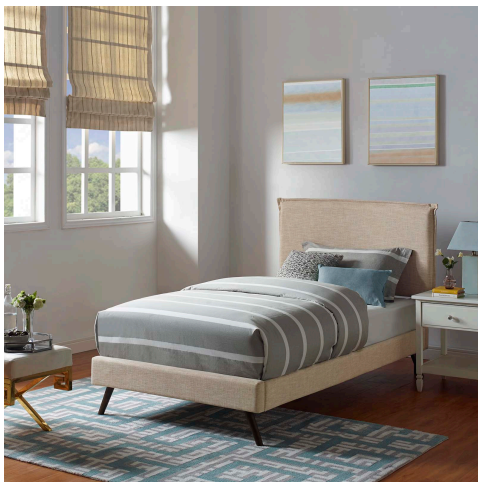

## Amaris Twin Fabric Platform Bed With Round Splayed Legs

\$0.00

## Description

Accelerate your bedroom decor with the Amaris Platform Bed. Made with a solid wood frame upholstered in polyester fabric, Amaris features tapered wood legs, plastic foot glides, stylish headboard, and ten sturdy wood slats with a centered supporting bar and two support legs for enhanced stability. Due to the wooden slat support system, the use of a box spring is unnecessary. Amaris supports memory foam mattresses such as our Aveline series. Perfect for mid-century modern, minimalist and contemporary bedrooms. Mattress not included. Assembly Required. Set Includes: One - Camille Twin Headboard One - Loryn Twin Bed Frame with Round Tapered Legs

## Additional Information

SKU	SMODC17436
Dimensions	Overall Product Dimensions: 80.5"L x 42.5"W x 41.5 - 49"H Long Board Dimenions: 76"L x 6"W x 1"H Short Board Dimensions: 42.5"L x 6"W x 2.5"H Overall Headboard Dimensions: 3"L x 46"W x 41.5 - 49"H