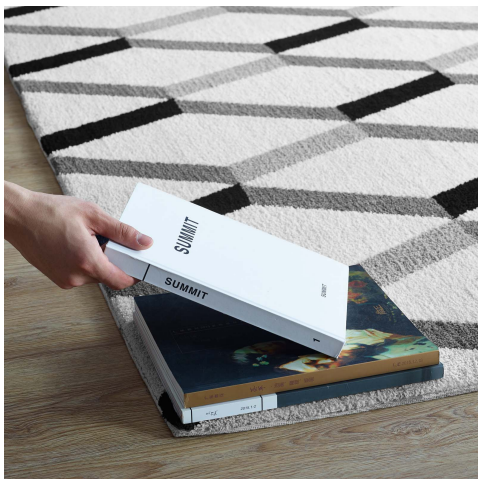

HONORMILL

NEED ASSISTANCE OR CUSTOM QUOTE? CALL: 212-560-5977 www.HONORMILL.com

Sigrun Geometric Chevron 5X8 Area Rug

\$241.00

Description

Make a sophisticated statement with the Sigrun Geometric Chevron Area Rug. Patterned with an elegant modern design, Sigrun is a soft machine-woven polyester microfiber rug that offers wide-ranging support and an exquisitely plush and cozy feeling underfoot. Complete with a jute fabric bottom, Sigrun enhances traditional and contemporary modern decors while outlasting everyday use. Featuring a stylish trellis design with a high density weave, this non-shedding area rug is the perfect addition to a living room, bedroom, entryway, kitchen, dining room, or family room. Sigrun is a family-friendly stain resistant rug with easy maintenance. Vacuum regularly and spot clean with diluted soap or detergent as needed. Create a comfortable play area for kids and pets while protecting your floors with this carefree decor update for your home. Set Includes: One - Sigrun Geometric Chevron 5x8 Area Rug

Additional Information

SKU	SMODC17925
Dimensions	Overall Product Dimensions: 96"L x 60"W x 0.5"H