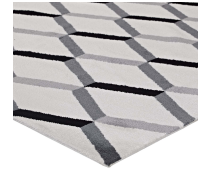

HONORMILL

NEED ASSISTANCE OR CUSTOM QUOTE? CALL: 212-560-5977 www.HONORMILL.com

Sigrun Geometric Chevron 5X8 Area Rug

\$241.00

Description

Make a sophisticated statement with the Sigrun Geometric Chevron Area Rug. Patterned with an elegant modern design, Sigrun is a soft machine-woven polyester microfiber rug that offers wide-ranging support and an exquisitely plush and cozy feeling underfoot. Complete with a jute fabric bottom, Sigrun enhances traditional and contemporary modern decors while outlasting everyday use. Featuring a stylish trellis design with a high density weave, this non-shedding area rug is the perfect addition to a living room, bedroom, entryway, kitchen, dining room, or family room. Sigrun is a family-friendly stain resistant rug with easy maintenance. Vacuum regularly and spot clean with diluted soap or detergent as needed. Create a comfortable play area for kids and pets while protecting your floors with this carefree decor update for your home. Set Includes: One - Sigrun Geometric Chevron 5x8 Area Rug

Additional Information

SKU	SMODC17925
Dimensions	Overall Product Dimensions: 96"L x 60"W x 0.5"H