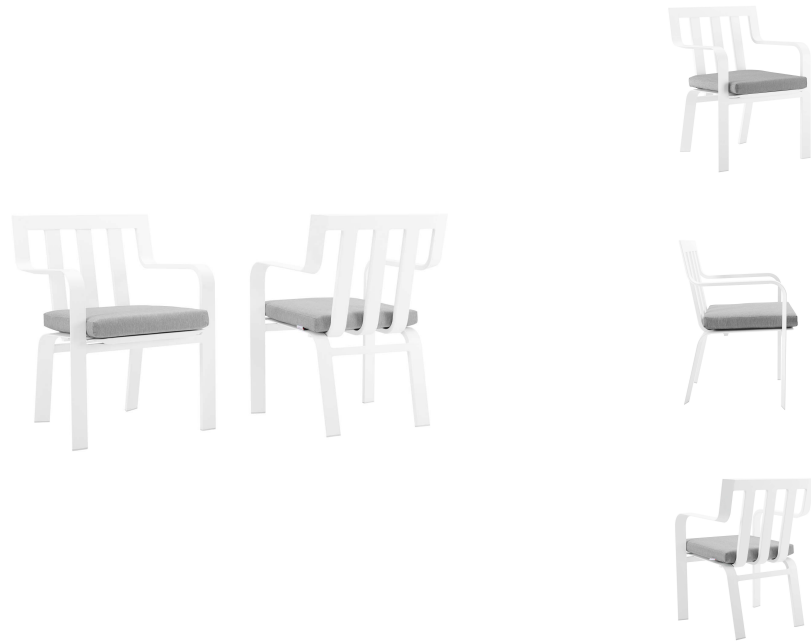

HONORMILL

NEED ASSISTANCE OR CUSTOM QUOTE? CALL: 212-560-5977 www.HONORMILL.com

Baxley Outdoor Patio Aluminum Armchair Set Of 2

\$906.00

Description

Bring a fresh look to your outdoor decor with the Baxley Stackable Outdoor Patio Dining Armchair set of 2. Baxley's foam padded seat and back come upholstered with all-weather UV resistant fabric, while a sturdy powder-coated aluminum frame creates a sturdy frame for regular everyday use. Stackable for easy storage, the Baxley Outdoor Patio Chair gives you the freedom to rearrange your patio for impromptu gatherings that need additional space. Baxley features gently sloping armrests and an open slatted back for a stylish outdoor dining chair that will enhance your patio, porch, deck, or poolside seating experience. Chair Weight Capacity: 300 lbs. Set Includes: Two - Baxley Stackable Dining Armchair

Additional Information

SKU	SMODC16430
Dimensions	<p>Overall Product Dimensions: 21"L x 48"W x 32"H</p> <p>Individual Chair Dimensions: 21"L x 24"W x 32"H</p> <p>Seat Dimensions: 19"L x 19"W x 17.5"H</p> <p>Armrest Dimensions: 18"L x 2"W x 25"H</p> <p>Backrest Dimensions: 0.5"L x 24"W x 14.5"H</p>