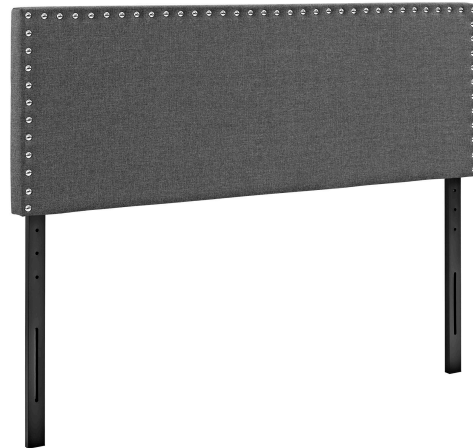

HONORMILL

NEED ASSISTANCE OR CUSTOM QUOTE? CALL: 212-560-5977 www.HONORMILL.com

Phoebe Queen Upholstered Fabric Headboard

\$186.00

Description

Enhance your bedroom with the elegantly designed Modway Phoebe Fabric Upholstered Queen Headboard. Minimalist and chic, Phoebe Queen Headboard transforms with sleek lines and a stunning nail button trim accented in silver. Phoebe is a headboard for queen beds that features a solid wood frame, adjustable wood legs, soft linen fabric upholstery, and dense foam padding for ultimate support. Set Includes: One - Phoebe Queen Headboard

Additional Information

SKU	SMODC16921
Dimensions	Overall Product Dimensions: 3"L x 63.5"W x 40"H Headboard Dimensions: 22.5"H Floor to Bottom of Headboard: 17.5"H