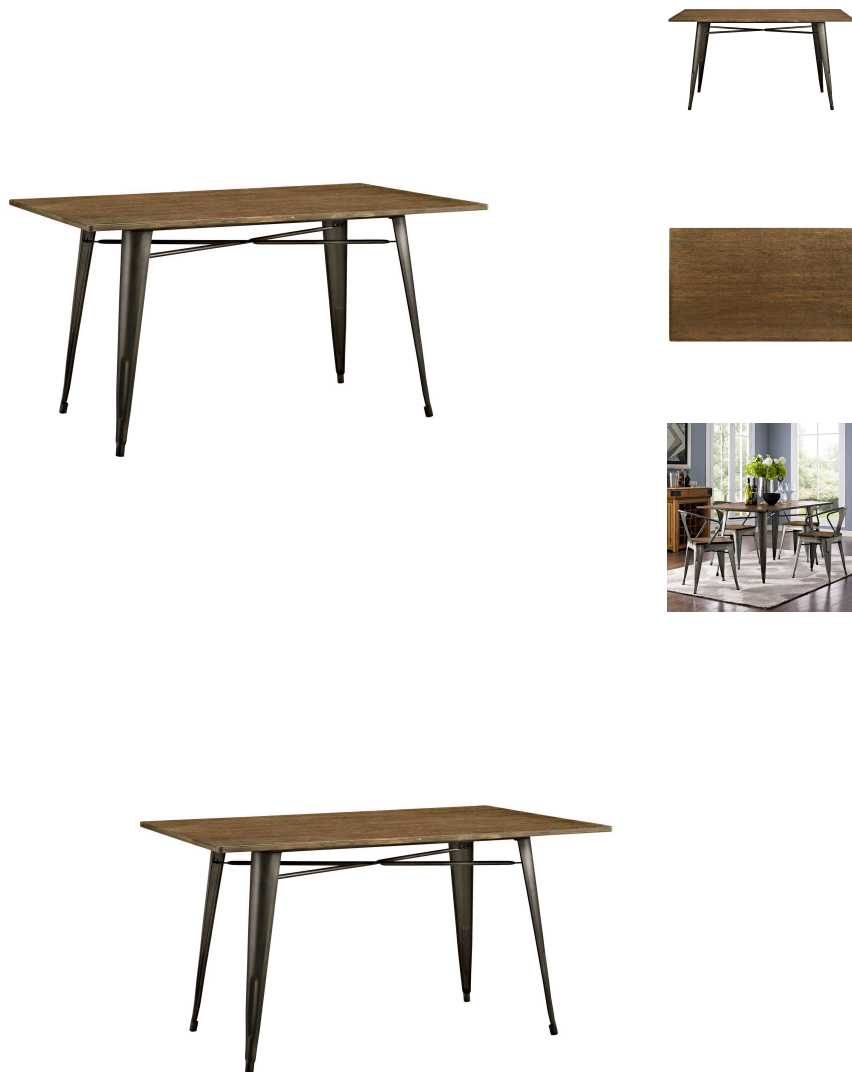

HONORMILL

NEED ASSISTANCE OR CUSTOM QUOTE? CALL: 212-560-5977 www.HONORMILL.com

Alacrity 59" Rectangle Wood Dining Table

\$502.00

Description

Welcome an industrial vibe with the Alacrity Table Series. Streamline decor with tapered gunmetal finish steel legs and a rich dark grain bamboo top bolster this inspiring piece made for eclectic decors. Whether you prefer the strip-down warehouse look or a more diverse blend of vintage and modern elements, Alacrity is an easy-to-assemble sturdy table that will aptly complement your urban or rustic farmhouse dwelling. This installment of the series is a rectangle dining table that stands ready to enhance your dining experience. Set Includes: One - Alacrity 59" Rectangle Dining Table

Additional Information

SKU	SMODC12557
Dimensions	Overall Product Dimensions: 36"L x 59"W x 30.5"H Floor to Underside of Table: 29.5"H Base Dimensions: 36"L x 47"W Leg Dimensions: 47"W