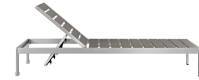

HONORMILL

NEED ASSISTANCE OR CUSTOM QUOTE? CALL: 212-560-5977 www.HONORMILL.com

Shore Chaise Outdoor Patio Aluminum Set Of 2

\$1,114.00

Description

Maintain clean lines with the Shore Outdoor Patio Chaise Lounge Chair set. Strong and durable, relax as you choose from four available recline positions or sunbathe while lying flush. Made with an anodized brushed aluminum frame and tone-on-tone grays, Shore Outdoor Sun Lounger is a breeze to assemble, comes with clear wheels for easy mobility on the top end, and non-marking black plastic foot caps under the bottom two support legs. Chic and minimalist, the Shore Patio Chaise Lounge Chair is a piece built to last with the comfort and versatility you've been looking for in an outdoor lounger. Set Includes: Two - Shore Chaise

Additional Information

SKU	SMODC13689
Dimensions	Overall Product Dimensions: 76"L x 25"W x 12"H Overall Chaise Dimensions: 76"L x 25"W x 12"H Chair Height: 12 - 22"H Seat Height: 12"H Backrest Height: 10"H