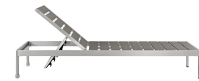

HONORMILL

NEED ASSISTANCE OR CUSTOM QUOTE? CALL: 212-560-5977 www.HONORMILL.com

Shore 2 Piece Outdoor Patio Aluminum Set

\$774.00

Description

Maintain clean lines with the Shore Outdoor Patio Sun Lounger and Side Table Set. Strong and durable, relax as you choose from four available recline positions or sunbathe while lying flush. Made with an anodized brushed aluminum frame and tone-on-tone grays, Shore Patio Chaise Lounge and Side Table set is a breeze to assemble, comes with clear wheels for easy mobility on the top end, and non-marking black plastic foot caps under the bottom two support legs. Chic and minimalist, the Shore Outdoor Chaise Lounge and Side Table set is a piece built to last with the comfort and versatility you've been looking for in an outdoor sunbathing area. Set Includes: One - Shore Chaise One - Shore Side Table

Additional Information

SKU	SMODC13687
Dimensions	<p>Overall Chaise Dimensions: 76"L x 25"W x 12"H Chair Height: 12 - 22"H Seat Height: 12"H Backrest Height: 10"H Overall Side Table Dimensions: 15.5"L x 15.5"W x 14"H Plastic Wood Dimension: 12.5"L x 3.5"W x 1/2"H Aluminum Tube: 1.5"L x 1"W x 1"H Overall Product Dimensions: 76"L x 40.5"W x 14"H</p>