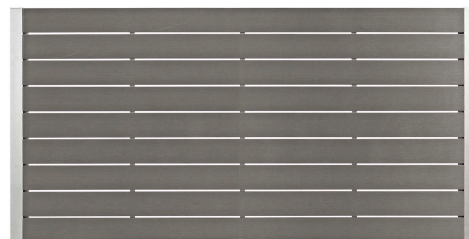

HONORMILL

NEED ASSISTANCE OR CUSTOM QUOTE? CALL: 212-560-5977 www.HONORMILL.com

Shore 9 Piece Outdoor Patio Aluminum Dining Set

\$2,422.00

Description

Enjoy your patio or backyard leisure time with the strong and durable Shore Outdoor Patio Dining Furniture Set. Made with an anodized brushed aluminum frame and non-marking black plastic foot caps, Shore Outdoor Dining set features tone-on-tone grays with wood accents on the paneling for a chic and minimalist look. The Shore Patio Dining collection complements your casual gatherings with a look and functionality that you can rely on. Set Includes: Eight - Shore Dining Side Chair One - Shore Dining Table

Additional Information

SKU	SMODC13845
Dimensions	Overall Dining Table Dimensions: 71"L x 35.5"W x 30"H Underside of the Table: 28"H Thickness of Table Top: 1/2 - 2.5"H Base Dimensions: 71"L x 35.5"W Legs Width: 35.5"W Overall Dining Side Chair Dimensions: 18"L x 15.5"W x 35"H Seat Dimensions: 15.5"L x 15.5"W x 20"H Backrest Dimensions: 18"W x 14.5"H Base Dimensions: 20"L x 15"W Overall Product Dimensions: 107"L x 71.5"W x 35"H