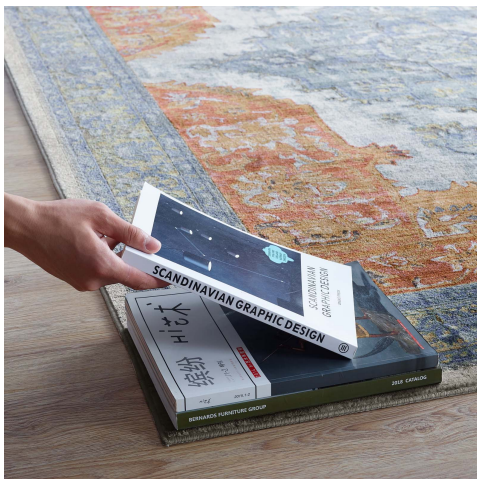

HONORMILL

NEED ASSISTANCE OR CUSTOM QUOTE? CALL: 212-560-5977 www.HONORMILL.com

Citlali Distressed Southwestern Aztec 5X8 Area Rug

\$317.00

Description

Update your decor with the Citlali Distressed Southwestern Aztec Area Rug. Patterned with a vibrant design, Citlali is a cross woven polyester rug. Complete with a gripping rubber bottom, Citlali enhances traditional and contemporary modern decors while outlasting everyday use. Featuring a colorful southwestern design with a low pile machine-loomed weave, this area rug is a perfect addition to the living room, bedroom, entryway, kitchen, dining room or family room. Citlali is a family-friendly stain resistant rug with easy maintenance. Vacuum regularly and spot clean with diluted soap or detergent as needed. Create a comfortable play area for kids and pets while protecting your floor from spills and heavy furniture with this carefree decor update for high traffic areas of your home. Set Includes: One - Citlali Distressed Southwestern Aztec 5x8 Area Rug

Additional Information

SKU	SMODC18046
Dimensions	Overall Product Dimensions: 90.5"L x 63"W x .5"H