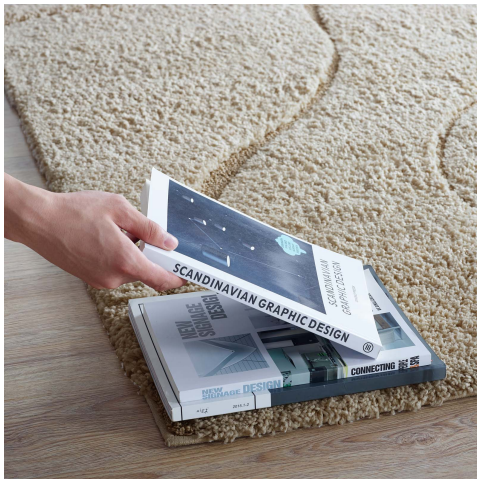

HONORMILL

NEED ASSISTANCE OR CUSTOM QUOTE? CALL: 212-560-5977 www.HONORMILL.com

Jubilant Abound Abstract Swirl 8X10 Shag Area Rug

\$429.00

Description

Make a sophisticated statement with the Abound Abstract Swirl Area Rug. Patterned with an elegant modern design, Abound is a durable machine-woven polypropylene shag rug that offers wide-ranging support. Complete with a jute backing, distinctive two-tier pile, and a 1.18-inch shag design, Abound enhances traditional and contemporary modern decors while outlasting everyday use. Featuring a lively swirl pattern, this non-shedding area rug with a high-density weave and cozy feel is a perfect addition to the living room, bedroom, entryway, kitchen, dining room or family room. Abound is a family-friendly stain resistant rug with easy maintenance. Vacuum regularly and spot clean with diluted soap or detergent as needed. Create a comfortable play area for kids and pets while protecting your floor from spills and heavy furniture with this carefree decor update for your home. Set Includes: One - Abound Abstract Swirl 8x10 Shag Area Rug

Additional Information

SKU	SMODC18170
Dimensions	Overall Product Dimensions: 120"L x 94.5"W x 1"H