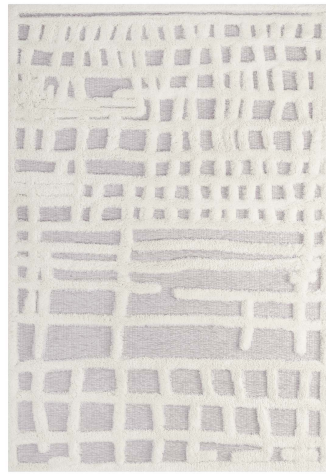

HONORMILL

NEED ASSISTANCE OR CUSTOM QUOTE? CALL: 212-560-5977 www.HONORMILL.com

Whimsical Ladder Abstract Plaid Lattice 5X8 Shag Area Rug

\$220.00

Description

Make a sophisticated statement with the Ladder Abstract Plaid Lattice Area Rug. Patterned with a fun modern design, Ladder is an exquisitely soft machine-woven polyester and chenille shag rug that offers wide-ranging plush support. Complete with a jute backing, distinctive two-tier pile, and a 1.18-inch shag design, Ladder enhances traditional and contemporary modern decors while outlasting everyday use. Featuring a lively pattern, this area rug with a high-density weave and cozy feel is a perfect addition to the living room, bedroom, or family room. Ladder is a family-friendly rug that provides a soft feeling underfoot. Vacuum regularly and spot clean with diluted soap or detergent as needed. Create a comfortable play area for kids and pets while protecting your floor from spills and heavy furniture with this carefree decor update for your home. Set Includes: One - Ladder Abstract Plaid Lattice 5x8 Shag Area Rug

Additional Information

SKU	SMODC18175
Dimensions	Overall Product Dimensions: 89.5"L x 63"W x 1"H