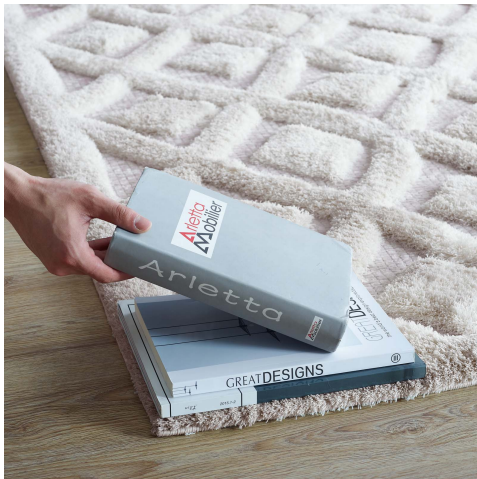

HONORMILL

NEED ASSISTANCE OR CUSTOM QUOTE? CALL: 212-560-5977 www.HONORMILL.com

Whimsical Morsel Abstract Diamond Lattice 8X10 Shag Area Rug

\$428.00

Description

Make a sophisticated statement with the Morsel Abstract Diamond Lattice Area Rug. Patterned with a fun modern design, Morsel is an exquisitely soft machine-woven polyester and chenille shag rug that offers wide-ranging plush support. Complete with a jute backing, distinctive two-tier pile, and a 1.18-inch shag design, Morsel enhances traditional and contemporary modern decors while outlasting everyday use. Featuring a lively diamond trellis pattern, this area rug with a high-density weave and cozy feel is a perfect addition to the living room, bedroom, or family room. Morsel is a family-friendly rug that provides a soft feeling underfoot. Vacuum regularly and spot clean with diluted soap or detergent as needed. Create a comfortable play area for kids and pets while protecting your floor from spills and heavy furniture with this carefree decor update for your home. Set Includes: One - Morsel Abstract Diamond Lattice 8x10 Shag Area Rug

Additional Information

SKU	SMODC18174
Dimensions	Overall Product Dimensions: 120"L x 94.5"W x 1"H