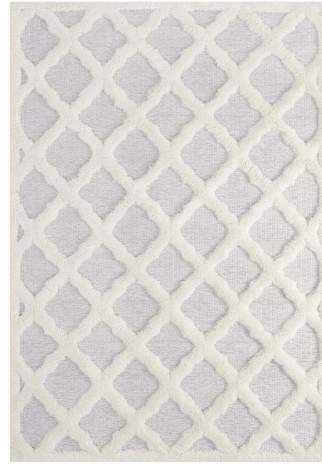

HONORMILL

NEED ASSISTANCE OR CUSTOM QUOTE? CALL: 212-560-5977 www.HONORMILL.com

Whimsical Regale Abstract Moroccan Trellis 8X10 Shag Area Rug

\$428.00

Description

Make a sophisticated statement with the Regale Abstract Moroccan Trellis Area Rug. Patterned with a fun modern design, Regale is an exquisitely soft machine-woven polyester and chenille shag rug that offers wide-ranging plush support. Complete with a jute backing, distinctive two-tier pile, and a 1.18-inch shag design, Regale enhances traditional and contemporary modern decors while outlasting everyday use. Featuring a lively lattice motif, this area rug with a high-density weave and cozy feel is a perfect addition to the living room, bedroom, or family room. Regale is a family-friendly rug that provides a soft feeling underfoot. Vacuum regularly and spot clean with diluted soap or detergent as needed. Create a comfortable play area for kids and pets while protecting your floor from spills and heavy furniture with this carefree decor update for your home. Set Includes: One - Regale Abstract Moroccan Trellis 8x10 Shag Area Rug

Additional Information

SKU	SMODC18178
Dimensions	Overall Product Dimensions: 120"L x 94.5"W x 1"H