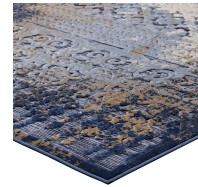

HONORMILL

NEED ASSISTANCE OR CUSTOM QUOTE? CALL: 212-560-5977 www.HONORMILL.com

Kalene Distressed Vintage Turkish 8X10 Area Rug

\$497.00

Description

Make a sophisticated statement with the Kalene Distressed Vintage Turkish Area Rug. Patterned with an ornate update of a classic design, Kalene is a durable machine-woven polypropylene and soft velvety chenille yarn blend rug that offers wide-ranging support. Complete with a gripping rubber bottom, Kalene enhances traditional and contemporary modern decors while outlasting everyday use. Featuring a distressed floral lattice design with a textured low pile weave, this rustic vintage border area rug is a perfect addition to the living room, bedroom, entryway, kitchen, dining room or family room. Grania is a family-friendly stain resistant rug with easy maintenance. Vacuum regularly and spot clean with diluted soap or detergent as needed. Create a comfortable play area for kids and pets while protecting your floor from spills and heavy furniture with this carefree decor update for high traffic areas of your home. Set Includes: One - Kalene Distressed Vintage Turkish Area Rug

Additional Information

SKU	SMODC18004
Dimensions	Overall Product Dimensions: 122"L x 94.5"W x 0.5"H