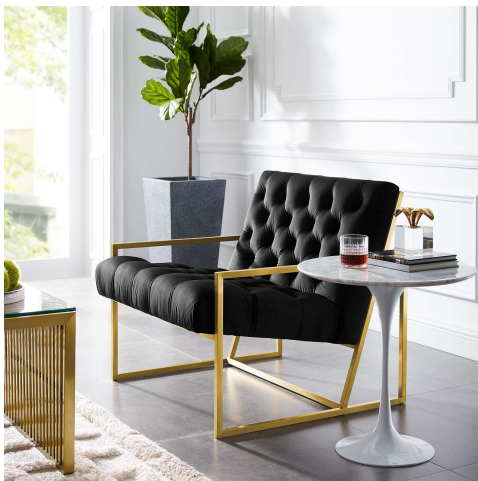

HONORMILL

NEED ASSISTANCE OR CUSTOM QUOTE? CALL: 212-560-5977 www.HONORMILL.com

Bequest Gold Stainless Steel Performance Velvet Accent Chair

\$923.00

Description

Welcome leisure time with the artfully designed Bequest Performance Velvet Accent Chair. Boasting a striking gold stainless steel metal frame, upholstered in stain-resistant performance velvet with deep button tufting with plush dense foam padding, Bequest elevates home and apartment decor with its glam aesthetic, sleek profile, cozy comfort, and ergonomic support. Chair Weight Limit: 331 lbs. Comes Fully Assembled. Set Includes: One - Bequest Gold Stainless Steel Accent Chair

Additional Information

SKU	SMODC14919
Dimensions	Overall Product Dimensions: 30.5"L x 30.5"W x 28.5"H Seat Dimensions: 21"L x 28.5"W x 17.5"H Armrest Dimension: 19"H Armrest Height from Seat: 1.5"H Backrest Dimensions: 6"L x 29"W