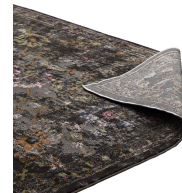

## Minu Distressed Floral Lattice 8X10 Area Rug

\$452.00

## Description

Make a sophisticated statement with the Minu Distressed Floral Lattice Area Rug. Patterned with an elegant design, Minu is a durable machine-woven polypropylene rug. Complete with a durable rubber bottom, Minu enhances traditional and contemporary modern decors while outlasting everyday use. Featuring a distressed lattice design with a High Density low pile weave, this non-shedding area rug is a perfect addition to the living room, bedroom, entryway, kitchen, dining room or family room. Minu is a family-friendly stain resistant rug with easy maintenance. Vacuum regularly and spot clean with diluted soap or detergent as needed. Create a comfortable play area for kids and pets while protecting your floor from spills and heavy furniture with this carefree decor update for high traffic areas of your home. Set Includes: One - Minu Distressed Floral Lattice 8x10 Area Rug