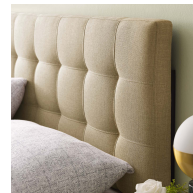

HONORMILL

NEED ASSISTANCE OR CUSTOM QUOTE? CALL: 212-560-5977 www.HONORMILL.com

Lily Queen Upholstered Fabric Headboard

\$186.00

Description

Add elegance to your bedroom with the Modway Lily Queen Upholstered Linen Fabric Tufted Headboard. Designed with just the right amount of grace, Lily is made from fiberboard, plywood, and soft linen fabric upholstery for a construction that is both lightweight and long-lasting. Perfect for contemporary and modern bedrooms, sleep soundly with this headboard for queen beds. Lily Queen Headboard is a piece that imparts a sense of tranquility amidst an impressive backdrop of style. Set Includes: One - Lily Headboard

Additional Information

SKU	SMODC16644
Dimensions	<p>Overall Product Dimensions: 3.5"L x 61.5"W x 53"H Bedframe Mounting Location: 4.5 - 8.5"H Mounting Location A - Height to Top of Headboard: 52.5"H Mounting Location A - Height to Bottom of Headboard: 30.5"H Mounting Location B - Height to Top of Headboard: 50"H Mounting Location B - Height to Bottom of Headboard: 28"H Mounting Location C - Height to Top of Headboard: 47.5"H Mounting Location C - Height to Bottom of Headboard: 25.5"H Mounting Location D - Height to Top of Headboard: 45"H Mounting Location D - Height to Bottom of Headboard: 23"H Floor to Top of Headboard: 45.5 - 53"H Floor to Bottom of Headboard: 23 - 30.5"H</p>