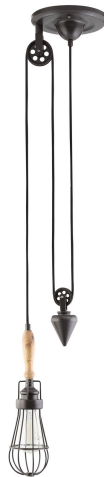

HONORMILL

NEED ASSISTANCE OR CUSTOM QUOTE? CALL: 212-560-5977 www.HONORMILL.com

Excavate Ceiling Fixture

\$355.00

Description

Delve deeper still with the Excavate Hanging Light Fixture. Balance the drive for discovery with the need for steady resolve with an inventive pulley system design. Excavate features a steel-caged bulb to ensure that your rooms luminescence stays protected from the elements, while the sleek steel components keeps you digging further. Excavate is a transitional piece that works well in living and lounge environments that include both vintage and modern elements. Perfect for ranch and urban design schemes. Set Includes: One - Excavate Ceiling Fixture

Additional Information

SKU	SMODC11694
Dimensions	Overall Product Dimensions: 4"L x 4"W x 15"H Top Plate Dimension: 8"L x 8"W x 5"H Length of Cord: 124"L