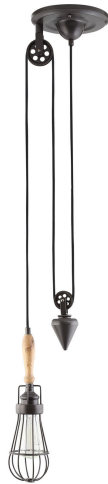

HONORMILL

NEED ASSISTANCE OR CUSTOM QUOTE? CALL: 212-560-5977 www.HONORMILL.com

Excavate Ceiling Fixture

\$355.00

Description

Delve deeper still with the Excavate Hanging Light Fixture. Balance the drive for discovery with the need for steady resolve with an inventive pulley system design. Excavate features a steel-caged bulb to ensure that your rooms luminescence stays protected from the elements, while the sleek steel components keeps you digging further. Excavate is a transitional piece that works well in living and lounge environments that include both vintage and modern elements. Perfect for ranch and urban design schemes. Set Includes: One - Excavate Ceiling Fixture

Additional Information

SKU	SMODC11694
Dimensions	Overall Product Dimensions: 4"L x 4"W x 15"H Top Plate Dimension: 8"L x 8"W x 5"H Length of Cord: 124"L