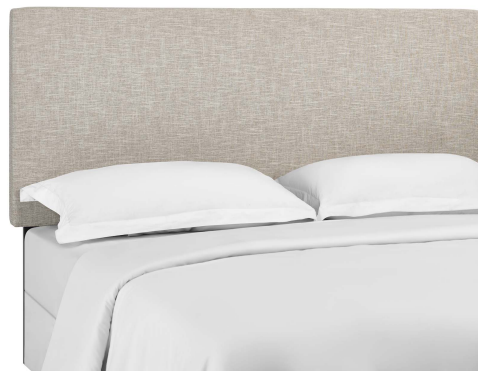

HONORMILL

NEED ASSISTANCE OR CUSTOM QUOTE? CALL: 212-560-5977 www.HONORMILL.com

Taylor Twin Upholstered Linen Fabric Headboard

\$132.00

Description

Introduce quiet elegance with the Taylor Twin Headboard. Made of soft linen fabric upholstery covering a durable fiberboard and plywood frame, Taylor comes with sturdy black-stained wood post legs for twin bed frames. Able to mount in three positions, enjoy cozy nights with this tall headboard that ranges from 46 - 54 inches in height. Featuring a fiberboard frame and dense foam padding for quality support while reading, conversing and reclining, Taylor makes a luxurious complement to the kid, dorm, or guest room. Set Includes: One - Taylor Full / Queen Headboard

Additional Information

SKU	SMODC17351
Dimensions	Overall Product Dimensions: 42.5"L x 3"W x 46 - 54"H Bottom to Top of Headboard: 26.5"H Floor to Top of Headboard: 46 - 54"H Floor to Bottom of Headboard: 19.5 - 27.5"H