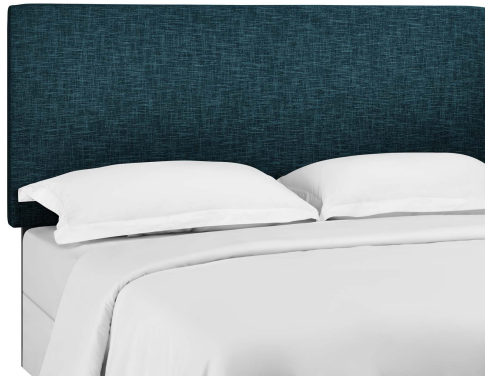

HONORMILL

NEED ASSISTANCE OR CUSTOM QUOTE? CALL: 212-560-5977 www.HONORMILL.com

Taylor Twin Upholstered Linen Fabric Headboard

\$132.00

Description

Introduce quiet elegance with the Taylor Twin Headboard. Made of soft linen fabric upholstery covering a durable fiberboard and plywood frame, Taylor comes with sturdy black-stained wood post legs for twin bed frames. Able to mount in three positions, enjoy cozy nights with this tall headboard that ranges from 46 - 54 inches in height. Featuring a fiberboard frame and dense foam padding for quality support while reading, conversing and reclining, Taylor makes a luxurious complement to the kid, dorm, or guest room. Set Includes: One - Taylor Full / Queen Headboard

Additional Information

SKU	SMODC17351
Dimensions	Overall Product Dimensions: 42.5"L x 3"W x 46 - 54"H Bottom to Top of Headboard: 26.5"H Floor to Top of Headboard: 46 - 54"H Floor to Bottom of Headboard: 19.5 - 27.5"H