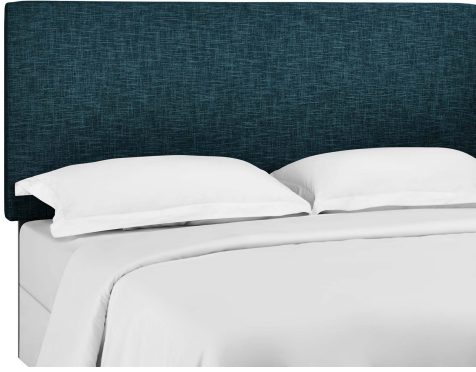

HONORMILL

NEED ASSISTANCE OR CUSTOM QUOTE? CALL: 212-560-5977 www.HONORMILL.com

Taylor Twin Upholstered Linen Fabric Headboard

\$132.00

Description

Introduce quiet elegance with the Taylor Twin Headboard. Made of soft linen fabric upholstery covering a durable fiberboard and plywood frame, Taylor comes with sturdy black-stained wood post legs for twin bed frames. Able to mount in three positions, enjoy cozy nights with this tall headboard that ranges from 46 - 54 inches in height. Featuring a fiberboard frame and dense foam padding for quality support while reading, conversing and reclining, Taylor makes a luxurious complement to the kid, dorm, or guest room. Set Includes: One - Taylor Full / Queen Headboard

Additional Information

SKU	SMODC17351
Dimensions	Overall Product Dimensions: 42.5"L x 3"W x 46 - 54"H Bottom to Top of Headboard: 26.5"H Floor to Top of Headboard: 46 - 54"H Floor to Bottom of Headboard: 19.5 - 27.5"H