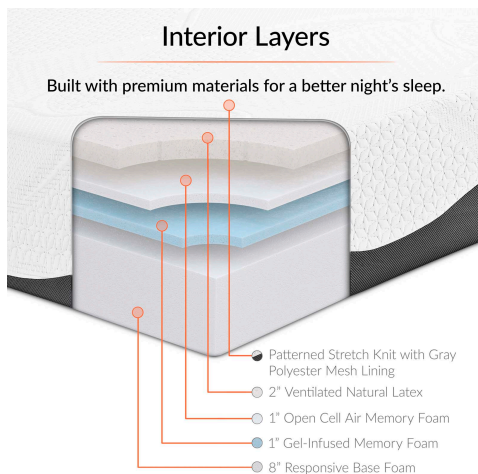

HONORMILL

NEED ASSISTANCE OR CUSTOM QUOTE? CALL: 212-560-5977 www.HONORMILL.com

Sabrina 12" Full Memory Foam Mattress

$0.00