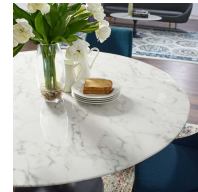

## Saarinen Tulip 60" Round Artificial Marble Dining Table

\$1,523.00

### Description

Reflecting a seamless organic shape and timeless form, the Lippa dining table has become a symbol of modernism for over the past 60 years. Before its release, homes were filled with clunky remnants of an industrial age long gone by. But in order to advance into the new world, homes first had to transition from the traditional square table, into a piece that connoted progress. The base and dimensions are true to the original specifications, while the table's circular artificial marble top, and tapered metal base, are carefully lacquered with a scratch and chip resistant finish. Set Includes: One - Lippa 60" Round Dining Table