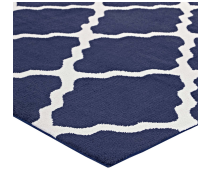

HONORMILL

NEED ASSISTANCE OR CUSTOM QUOTE? CALL: 212-560-5977 www.HONORMILL.com

Marja Moroccan Trellis 8X10 Area Rug

\$497.00

Description

Make a sophisticated statement with the Marja Moroccan Trellis Area Rug. Patterned with an elegant lattice design, Marja is a soft machine-woven polyester microfiber rug that offers wide-ranging support and an exquisitely plush and cozy feeling underfoot. Complete with a jute fabric bottom, Marja enhances traditional and contemporary modern decors while outlasting everyday use. Featuring a stylish trellis design with a high density weave, this non-shedding area rug is the perfect addition to a living room, bedroom, entryway, kitchen, dining room, or family room. Marja is a family-friendly stain resistant rug with easy maintenance. Vacuum regularly and spot clean with diluted soap or detergent as needed. Create a comfortable play area for kids and pets while protecting your floors with this carefree decor update for your home. Set Includes: One - Marja Moroccan Trellis 8x10 Area Rug

Additional Information

SKU	SMODC17912
Dimensions	Overall Product Dimensions: 120"L x 96"W x 0.5"H