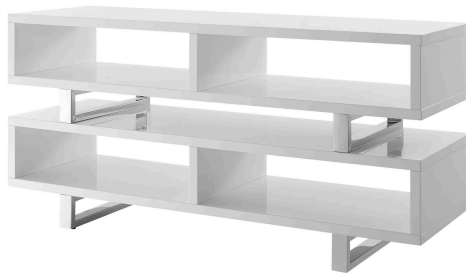

HONORMILL

NEED ASSISTANCE OR CUSTOM QUOTE? CALL: 212-560-5977 www.HONORMILL.com

Amble 47 Tv Stand

\$741.00

Description

Chart out adventures with the Amble 47 TV Stand. Amble's open design adds dimension while the smooth easy clean white melamine surface creates a sleek modern look. Made of durable fiberboard, Amble features polished stainless steel supports and protective pads. A balanced presence in your living, lounge, recreation or family room, display your television, books, and accent pieces with this standout contemporary modern TV stand and media console table. Set Includes: One - Amble 47 TV Stand

Additional Information

SKU	SMODC14073
Dimensions	Overall Product Dimensions: 47"L x 15.5"W x 23.5"H