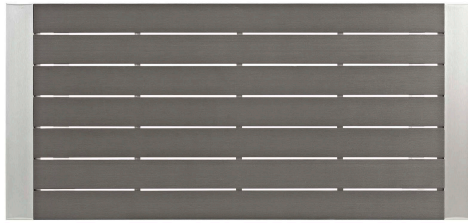

## Shore 7 Piece Outdoor Patio Aluminum Dining Set

\$3,384.00

## Description

Enjoy your patio or backyard leisure time with the strong and durable Shore Outdoor Patio Dining Furniture Set. Made with an anodized brushed aluminum frame and non-marking black plastic foot caps, Shore Outdoor Dining set features tone-on-tone grays with wood accents on the paneling for a chic and minimalist look. The Shore Patio Dining collection complements your casual gatherings with a look and functionality that you can rely on. Set Includes: Four - Shore Bar Stool One - Shore Bar Table Two - Armless Bar Stool

## Additional Information

SKU	SMODC13850
Dimensions	<p>Overall Bar Table Dimensions: 59.5"L x 27.5"W x 43.5"H Underside of the Table: 41"H Thickness of Table Top: 1/2 - 2.5"H Base Dimensions: 59.5"L x 27.5"W Width of Legs: 27.5"W Overall Armless Bar Stool Dimensions: 23.5"L x 18"W x 44.5"H Seat Dimensions: 17"L x 15.5"W x 29.5"H Backrest Dimensions: 18"W x 15"H Base Dimensions: 23.5"L x 16"W Overall Bar Stool Dimensions: 21.5"L x 20"W x 44.5"H Seat Dimensions: 29 - 30"H Backrest Dimensions: 14.5 - 15"H Armrest Dimensions: 9.5 - 10"H Base Dimensions: 18"W Plastic Wood on Backrest: 16.5"L x 3.5"W x 1/2"H Plastic Wood on Armrest: 2"L x 1.5"W x 1/2"H Plastic Wood on Seat: 14"L x 3.5"W x 1/2"H Overall Product Dimensions: 106.5"L x 74.5"W x 44.5"H</p>