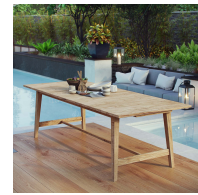

HONORMILL

NEED ASSISTANCE OR CUSTOM QUOTE? CALL: 212-560-5977 www.HONORMILL.com

Dorset Outdoor Patio Teak Dining Table

\$1,490.00

Description

Enjoy time under the sun or stars with the Dorset 98.5" Teak Outdoor Dining Table. Relax with friends and family with a solid teak wood dining table made with a slatted top and stretcher between legs for added support. Known for its ability to withstand extreme weather conditions, teak is the wood selection of choice for long-lasting outdoor furniture. Dorset Outdoor Patio Dining Table is perfect for balconies, backyards, patios, poolsides, or garden spaces. Assembly required. Set Includes: One - Dorset Dining Table

Additional Information

SKU	SMODC14109
Dimensions	Overall Product Dimensions: 98.5"L x 39.5"W x 30.5"H Table Top Thickness: 1"H Table Height: 30.5"H