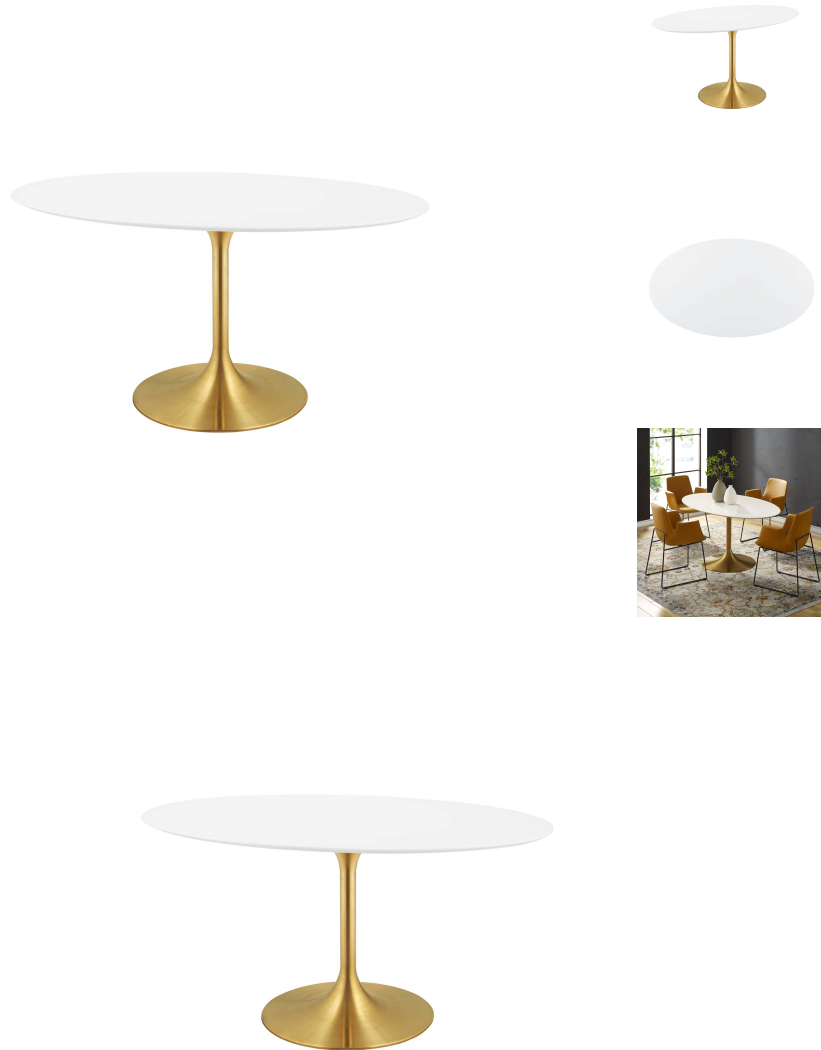

HONORMILL

NEED ASSISTANCE OR CUSTOM QUOTE? CALL: 212-560-5977 www.HONORMILL.com

Saarinen Tulip 60" Oval Wood Dining Table

\$1,416.00

Description

Reflecting a seamless organic shape and timeless form, the Lippa dining table has become a symbol of modernism for over the past 60 years. Before its release, homes were filled with clunky remnants of an industrial age long gone by. But in order to advance into the new world, homes first had to transition from the traditional square table, into a piece that connoted progress. The base and dimensions are true to the original specifications, while the tables oval-shaped white top, and tapered metal base, are carefully lacquered with a chip-resistant finish. Set Includes: One - Lippa 60" Oval Dining Table

Additional Information

SKU	SMODC15180
Dimensions	Overall Product Dimensions: 60"L x 35.5"W x 29.5"H Floor to underside of table: 28.5"H Table Top Thickness: 1"H Width of Base: 25.5"W