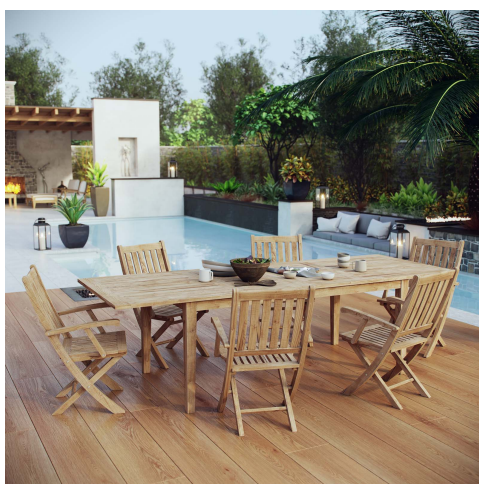

HONORMILL

NEED ASSISTANCE OR CUSTOM QUOTE? CALL: 212-560-5977 www.HONORMILL.com

Marina 7 Piece Outdoor Patio Teak Outdoor Dining Set

\$3,778.00

Description

Harbor your greatest expectations with this luxurious solid teak wood outdoor set. Marina has a seating arrangement perfect for every member of your crew as you breathe the fresh, crisp air of a day spent with friends and family. Known for its natural ability to withstand extreme weather conditions, teak is the wood selection of choice for long-lasting outdoor furnishings. Now you can enjoy Marina's durable construction and all-weather cushions, alongside a modern design that persistently looks new and welcoming. Assembly required. Set Includes: One - Marina Table Six - Marina Armchair

Additional Information

SKU	SMODC15210
Dimensions	Overall Table Dimensions: 39.5"L x 108.5"W x 30.5"H Middle Leaf Dimensions: 39.5"L x 18.5"W Product Dimensions - Not Extended: 39.5"L x 70.5"W x 30.5"H Overall Armchair Dimensions: 23"L x 25"W x 36.5"H Seat Dimensions: 17"L x 19"W x 16 - 17"H Backrest Dimensions: 19"W x 19.5"H Armrest Height: 23.5 - 25"H Overall Product Dimensions: 85.5"L x 154.5"W x 36.5"H