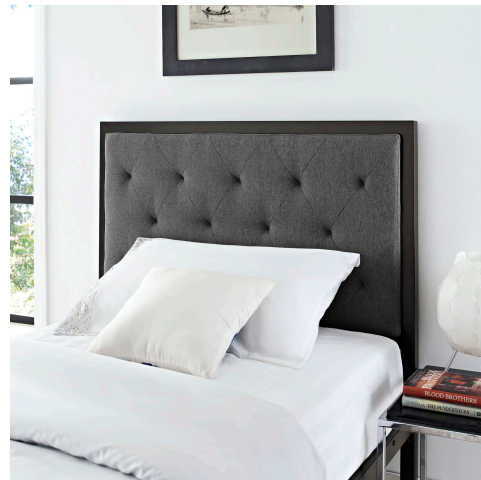

HONORMILL

NEED ASSISTANCE OR CUSTOM QUOTE? CALL: 212-560-5977 www.HONORMILL.com

Mia Twin Fabric Bed

\$350.00

Description

Sleep peacefully with a platform bed solid in both style and construction. Mia comes with a powder-coated steel frame that offers sturdy and long-lasting support, while the fabric headboard with deep tufted buttons adds a touch of magnificence to an otherwise minimalist design. The Mia Platform Twin Bed does not require a box spring. Twin mattress not included. Set Includes: One - Mia Twin Bed Frame

Additional Information

SKU	SMODC16746
Dimensions	Overall Product Dimensions: 79"L x 41.5"W x 43.5"H Headboard Dimensions: 3.5"L x 41.5"W x 43.5"H Footboard Dimensions: 1.5"L x 41.5"W x 17.5"H Floor to Bottom of Headboard: 19"H Floor to Underside of Bed: 8.5"H