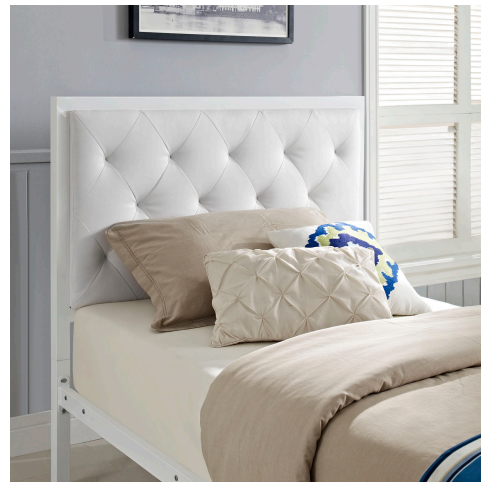

## Mia Twin Vinyl Bed

\$350.00

## Description

Sleep peacefully with a platform bed solid in both style and construction. Mia comes with a powder-coated steel frame that offers sturdy and long-lasting support, while the vinyl headboard with deep tufted buttons adds a touch of magnificence to an otherwise minimalist design. The Mia Platform Twin Bed does not require a box spring. Twin mattress not included. Set Includes: One - Mia Twin Platform Bed Frame

## Additional Information

SKU	SMODC16747
Dimensions	Overall Product Dimensions: 79"L x 41.5"W x 43.5"H Headboard Dimensions: 3"L x 41.5"W x 43.5"H Footboard Dimensions: 1.5"L x 41.5"W x 17.5"H Floor to Top of Bed frame: 10.5"H Floor to Bottom of Headboard: 19"H