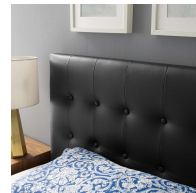

## Emily Twin Upholstered Vinyl Headboard

\$135.00

## Description

Add elegance to your bedroom with the Modway Emily Button Tufted Faux Leather Upholstered Twin Headboard. Designed with just the right amount of grace, Emily Twin Headboard is made from fiberboard, plywood, and luxurious faux leather upholstery for a construction that is both lightweight and long-lasting. Perfect for contemporary and modern bedrooms, sleep soundly and impart a sense of tranquility amidst an impressive backdrop of style with this headboard for twin beds. Set Includes: One - Emily Twin Headboard

## Additional Information

SKU	SMODC16744
Dimensions	Overall Product Dimensions: 3.5"L x 39"W x 45 - 52.5"H Bedframe Mounting Location: 4.5 - 8.5"H Mounting Location A - Height to Top of Headboard: 52.5"H Mounting Location A - Height to Bottom of Headboard: 30.5"H Mounting Location B - Height to Top of Headboard: 50"H Mounting Location B - Height to Bottom of Headboard: 28"H Mounting Location C - Height to Top of Headboard: 47.5"H Mounting Location C - Height to Bottom of Headboard: 25.5"H Mounting Location D - Height to Top of Headboard: 45"H Mounting Location D - Height to Bottom of Headboard: 23"H