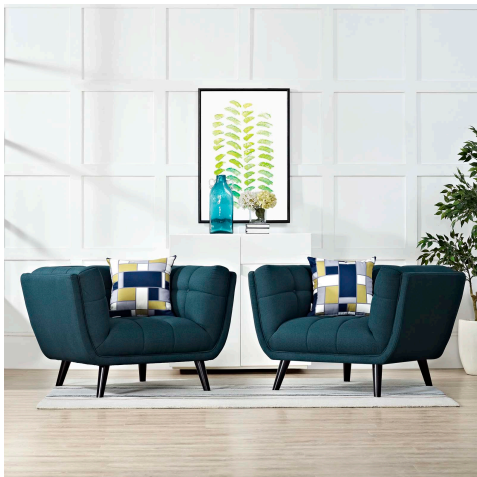

HONORMILL

NEED ASSISTANCE OR CUSTOM QUOTE? CALL: 212-560-5977 www.HONORMILL.com

Bestow 2 Piece Upholstered Fabric Armchair Set

\$1,730.00

Description

Generously update your decor with Bestow. Uniquely designed with a striking broad profile, Bestow comes finely upholstered in polyester fabric with dense foam padding and elegant button tufting. Sturdily positioned on splayed and tapered black finish wood legs with non-marking foot caps, Bestow boasts a bountiful living room seating design brimming with possibilities. With ample seat depth and overscaled frame, invite all your guests to sit comfortably in this 12" high back and arm rest collection perfect for mid-century, modern farmhouse or contemporary decors. Set Includes: Two - Bestow Armchair

Additional Information

SKU	SMODC14678
Dimensions	Overall Armchair Dimensions: 43.5"L x 35.5"W x 29.5"H Seat Dimensions: 22.5"L x 22.5"W x 17.5"H Armrest Dimensions: 35.5"L x 43.5"W x 29.5"H Overall Product Dimensions: 87"L x 35.5"W x 29.5"H