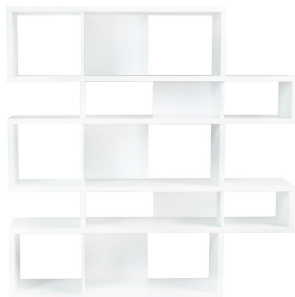

HONORMILL

NEED ASSISTANCE OR CUSTOM QUOTE? CALL: 212-560-5977 www.HONORMILL.com

Brookhaven | Abbey 5 Stack Shelf

\$1,763.00

Description

Our versatile Brookhaven stack shelving units are available in three different height sizes, and a range of dual or single color veneer finishes. These functional pieces are suitable for use in home offices or other general living spaces, and can be placed along a wall for traditional bookshelf storage, or, as a freestanding room divider.

Additional Information

SKU	S125441
Dimensions	H63 x W61" x D13" Each level has one 29" and one 14.5" wide cubbyhole Height between shelves alternates between 8" and 13.3" high per level
Designer Brand	HONORMILL