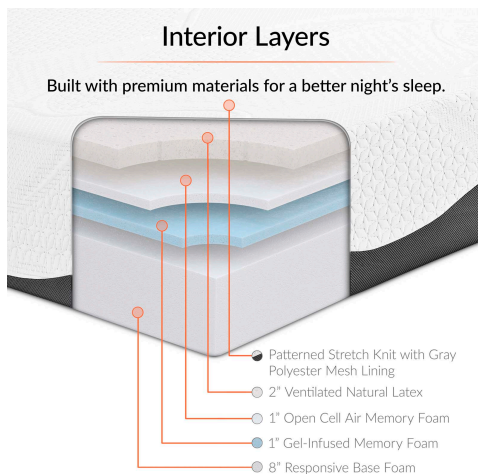

HONORMILL

NEED ASSISTANCE OR CUSTOM QUOTE? CALL: 212-560-5977 www.HONORMILL.com

Sabrina 12" Queen Memory Foam Mattress

$0.00