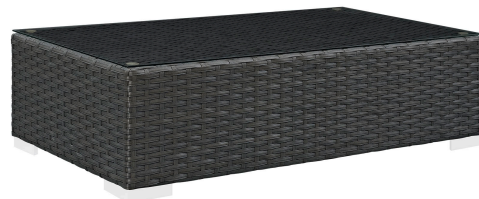

HONORMILL

NEED ASSISTANCE OR CUSTOM QUOTE? CALL: 212-560-5977 www.HONORMILL.com

Sojourn 11 Piece Outdoor Patio Sunbrella Sectional Set

\$8,207.00

Description

Outfit your patio with an imaginative Sojourn Outdoor Patio Furniture series. The Sojourn Patio Outdoor Collection offers a robust seating experience that easily rearranges according to usage. Outfitted with industry-leading Sunbrella fabric cushions, synthetic rattan weave, UV protection, powder-coated aluminum frame, immensely enjoy your outdoor time with an outdoor conversation set that enhances patio, backyard, or poolside areas. This installment of the series is an Outdoor Patio Furniture Set. Set Includes: One - Sojourn Rattan Outdoor Patio 10 Pillows One - Sojourn Rattan Outdoor Patio Coffee Table One - Sojourn Rattan Outdoor Patio Corner One - Sojourn Rattan Outdoor Patio Left Arm Loveseat One - Sojourn Rattan Outdoor Patio Right Arm Loveseat One - Sojourn Rattan Outdoor Patio Side Table Two - Sojourn Rattan Outdoor Patio Armchairs Two - Sojourn Rattan Outdoor Patio Armless Chairs Two - Sojourn Rattan Outdoor Patio Ottomans

Additional Information

SKU	SMODC13460
Dimensions	Overall Product Dimensions: 193"L x 148"W x 25"H Overall Armchair Dimensions: 35"L x 35"W x 25"H Overall Armless Dimensions: 29"L x 35"W x 25"H Overall Coffee Table Dimensions: 23.5"L x 43.5"W x 12"H Overall Corner Dimensions: 35"L x 35"W x 25"H Overall Left Arm Loveseat Dimensions: 55"L x 35"W x 25"H Overall Ottoman Dimensions: 21.5"L x 26"W x 12"H Overall Right Arm Loveseat Dimensions: 55"L x 35"W x 25"H Overall Side Table Dimensions: 17.5"L x 17.5"W x 17.5"H