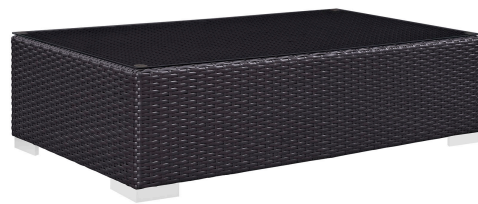

HONORMILL

NEED ASSISTANCE OR CUSTOM QUOTE? CALL: 212-560-5977 www.HONORMILL.com

Convene 8 Piece Outdoor Patio Sectional Set

\$4,439.00

Description

Gather stages of sensitivity with the Convene Outdoor Sectional series. Made with a synthetic rattan weave and a powder-coated aluminum frame, Convene is a versatile outdoor furniture set that shifts and combines according to the spontaneous needs of the moment. Outfitted with all-weather fabric cushions, leave a positive impression on friends and family while enhancing your patio, backyard, or poolside repast in this series of palpable distinction. This installment of the series is an Outdoor Patio Sectional Sofa Set. Set Includes: Five - Convene Outdoor Patio Armless Section One - Convene Outdoor Patio Coffee Table Two - Convene Outdoor Patio Corner Section

Additional Information

SKU	SMODC12997
Dimensions	Overall Product Dimensions: 64"L x 226"W x 33.5"H Overall Corner Dimensions: 35.5"L x 35.5"W x 25.5 - 33.5"H Seat Dimensions: 22.5"L x 17.5"H Armrest Height: 25.5"H Cushion Thickness: 5"H Seat Cushion Dimensions: 28.5"L x 28.5"W x 15.5"H Back Cushion: Overall Coffee Table Dimensions: 23.5"L x 43.5"W x 12"H Overall Armless Dimensions: 35"L x 28.5"W x 25.5 - 33"H Seat Cushion Dimensions: 22.5"L x 28.5"W x 17.5"H Backrest Dimensions: 6"L x 28.5"W x 15.5"H