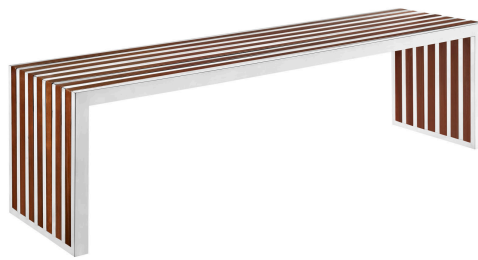

## Gridiron Large Wood Inlay Bench

\$948.00

### Description

The conduit design of this Gridiron series installment artfully blends stainless steel tubing with mahogany varnished poplar wood slats. Modernism used to be about extremes. Wild shapes and patterns that don't dare resemble its predecessors. We've reached an age of maturity of sorts. We appreciate style, but all the more, we respect those designs that represent a blending of cultures. The Gridiron steel and wood panel bench is famous not for its radical shape, but for the strategic transcendence that it provides. Gridiron is perfect for reception rooms, living and lounge areas, and any other place in need of transformation. Set Includes: One - Gridiron Stainless Steel Large Bench

## Additional Information

|            |  |
|------------|--|
| SKU        | SMODC11538                                       |
| Dimensions | Overall Product Dimensions: 60"L x 15"W x 16.5"H |