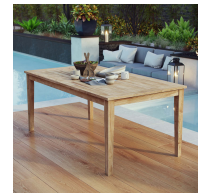

## Marina Outdoor Patio Teak Dining Table

\$1,144.00

### Description

Harbor your greatest expectations with the luxurious Marina Teak Wood Outdoor Patio 72 Dining Table. Marina Patio Dining Table has a seating arrangement perfect for every member of your crew as you breathe the fresh, crisp air of a day spent with friends and family. Known for its natural ability to withstand extreme weather conditions, teak is the wood selection of choice for long-lasting outdoor patio furniture. Now you can enjoy Marina Teak Wood Outdoor Dining Table with its durable construction, alongside a modern design that persistently looks new and welcoming in your patio dining environs. Assembly required. Set Includes: One - Marina Dining Table