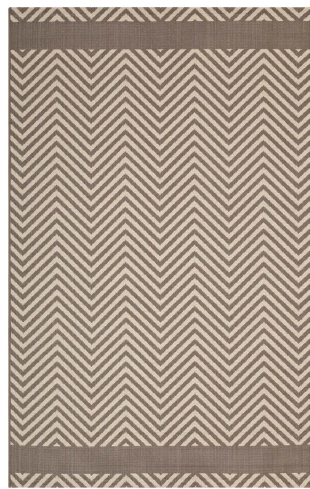

## Optica Chevron With End Borders 8X10 Indoor And Outdoor Area Rug

\$264.00

## Description

Make a sophisticated statement with the Optica Chevron With End Borders Indoor and Outdoor Area Rug. Patterned with an elegant design, Optica is a durable and soft machine-woven polypropylene rug that offers wide-ranging support. Featuring a geometric chevron design with a low pile weave and gripping rubber bottom, this all-weather area rug is a perfect addition to the outdoor patio, porch, deck, or inside the house in the living room, bedroom, kitchen or dining room. Optica is a family-friendly fade and stain resistant rug with easy maintenance. Hose down or vacuum periodically. Create a contemporary play area for kids and pets in high-traffic areas while protecting your floor from spills and heavy furniture with this carefree decor solution. Set Includes: One - Optica Chevron With End Borders 8x10 Indoor and Outdoor Area Rug

## Additional Information

SKU	SMODC18110
Dimensions	Overall Product Dimensions: 122"L x 94.5"W x 0.5"H