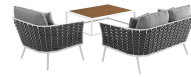

HONORMILL

NEED ASSISTANCE OR CUSTOM QUOTE? CALL: 212-560-5977 www.HONORMILL.com

Stance 3 Piece Outdoor Patio Aluminum Sectional Sofa Set

\$2,857.00

Description

Gather family and friends for pleasant weather and good conversation with the Stance Outdoor Collection. Boasting a contemporary modern look, Stance features woven polyester fabric rope seat back and flared powder-coated aluminum frame, slatted synthetic wood tabletops, and waterproof all-weather fabric cushions with plush 5" thick, dense foam padding provide a relaxing spot to lounge. A versatile set designed for long-lasting durability, each piece in the Stance Collection can be mixed and matched and effortlessly arranged to fit the spontaneous needs of you and your guests. Cushion Thickness: 5"H. Chair Weight Capacity: 331 lbs. / Sofa Weight Capacity: 551 lbs. Set Includes: One - Stance Armchair One - Stance Loveseat One - Stance Coffee Table

Additional Information

SKU	SMODC15083
Dimensions	Overall Product Dimensions: 64.5"L x 87"W x 31.5"H Overall Loveseat Dimensions: 32"L x 55"W x 31.5"H Seat Dimensions: 21"L x 50.5"W x 15.5"H Seat Cushion Dimensions: 27.5"L x 47"W x 5"H Backrest Cushion Dimensions: 23.5"L x 17.5"W Overall Coffee Table Dimensions: 31.5"L x 45"W x 13.5"H Overall Armchair Dimensions: 32"L x 32.5"W x 31.5"H Seat Cushion Dimensions: 25.5 - 26.5"L x 27.5"W x 5"H Armrest Dimensions: 24.5"H Cushion Thickness: 5"H Seat Height: 15.5"H