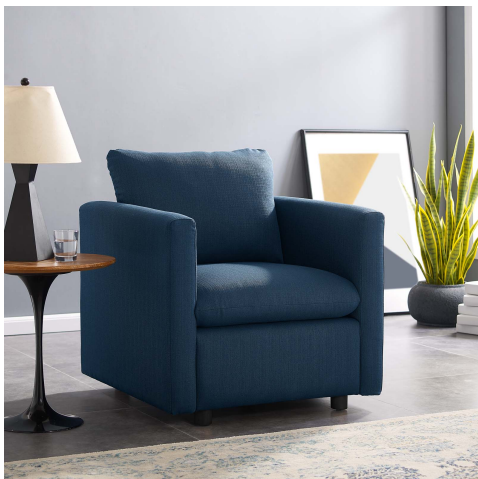

HONORMILL

NEED ASSISTANCE OR CUSTOM QUOTE? CALL: 212-560-5977 www.HONORMILL.com

Activate Upholstered Fabric Armchair

\$734.00

Description

Lounge in style with Activate. A versatile addition to a family room, apartment, office, or small living space, Activate is a cozy modern chair made with dense foam padding, upholstered in soft polyester fabric, and black wood legs. Say goodbye to the days of hauling heavy furniture. Activate offers modern-day convenience as it ships directly to your home or apartment in a portable, compact box. With a casual yet tailored aesthetic, this living room accent chair easily unpacks to become a favorite lounge spot in your home. Chair Weight Capacity: 441 lbs. Set Includes: One - Activate Armchair

Additional Information

SKU	SMODC14840
Dimensions	Overall Product Dimensions: 31.5"L x 31.5"W x 33.5"H Seat Dimensions: 23.5"L x 20"W x 19.5"H Backrest Dimensions: 31.5"W x 13.5"H Armrest Height from Seat: 7"H Cushion Thickness: 7"H